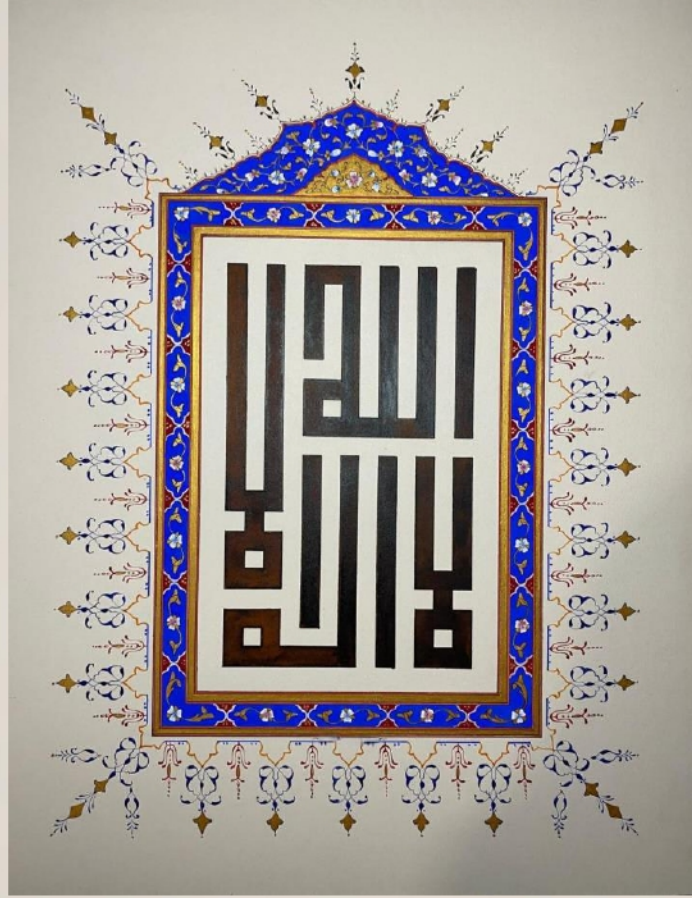

3

TASHAN

ULUSLARARASI KARMA SERGI
International Tashan Online Exhibition

Ayjemal YALKABOVA

Eser Adı/ Name of the Work

"La ilahe illallah"

Eser Tekniđi/ Technical

Tezhip ve Hat/ Illumination and Calligraphy

Malzeme/ Material

İs M¼rekkebi, Taş Sulu Boya/ Soot Ink, Stone Watercolor

Eser Boyutu/ Dimensions of the Artwork

35x45 cm

Yapım Yılı/ Year of Construction

2024