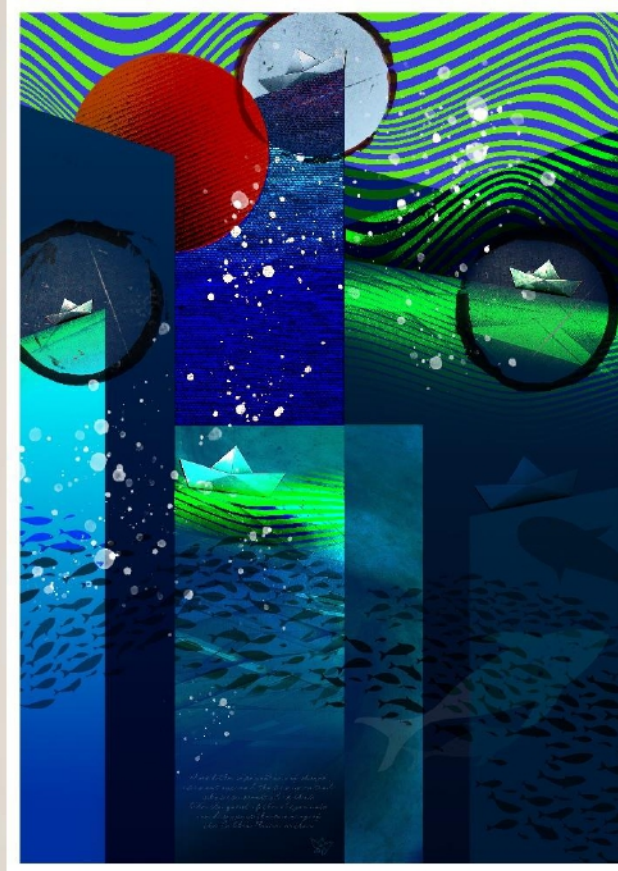

Seda Nur ATASOY

Eser Adı/ Name of the Work

Golden Fleece

Eser Tekniği/ Technical

Bilgisayar Destekli Tasarım

Malzeme/ Material

Computer Graphic Design

Eser Boyutu/ Dimensions of the Artwork

50x70 cm

Yapım Yılı/ Year of Construction

2025