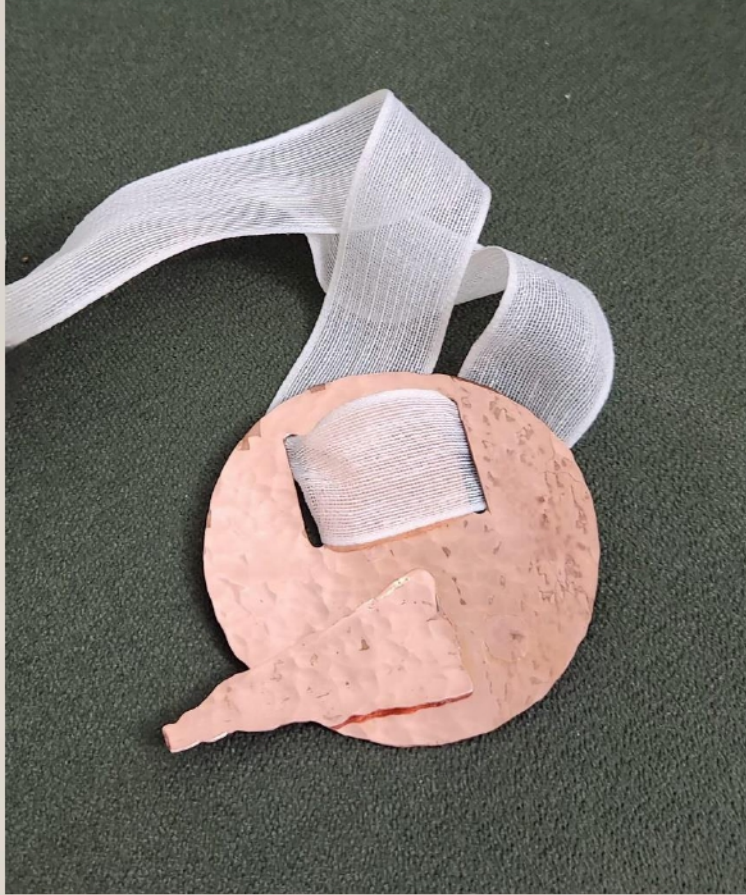

3

TASHAN

ULUSLARARASI KARMA SERGİ
International Tashan Online Exhibition

Ece GÜLBAŞ

Eser Adı/ Name of the Work

Kolye/ Necklace

Eser Tekniği/ Technical

Bakır Dövme/ Copper Forged

Malzeme/ Material

Bakır/ Copper

Eser Boyutu/ Dimensions of the Artwork

5 cm

Yapım Yılı/ Year of Construction

2023