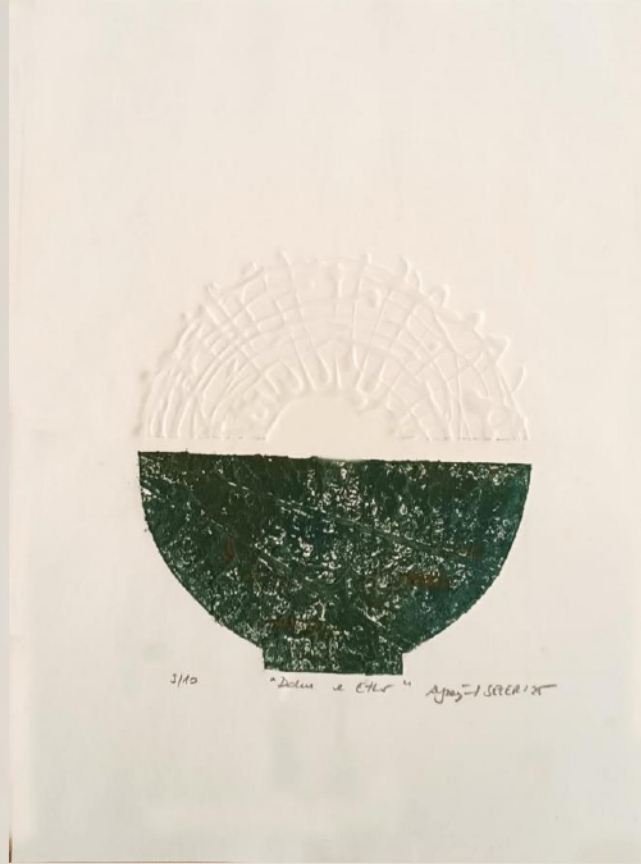

Malzeme/ Material

**Sulu Boya, Asetat Kalem/ Watercolor, Acetat Pen**

Eser Boyutu/ Dimensions of the Artwork

**13,5x15 cm**

Yapım Yılı/ Year of Construction

**2025**