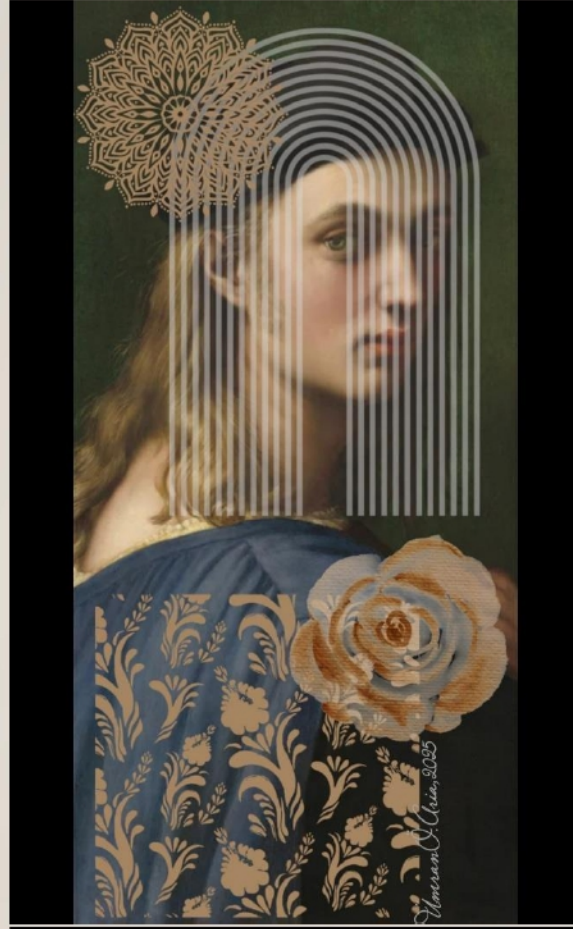

Ümran ÖZBALCI ARİA

Eser Adı/ Name of the Work

Gizemli Bakış/ Mysterious Look

Eser Tekniği/ Technical

Dijital Sanat

Malzeme/ Material

Digital Art

Eser Boyutu/ Dimensions of the Artwork

50x70 cm

Yapım Yılı/ Year of Construction

2025