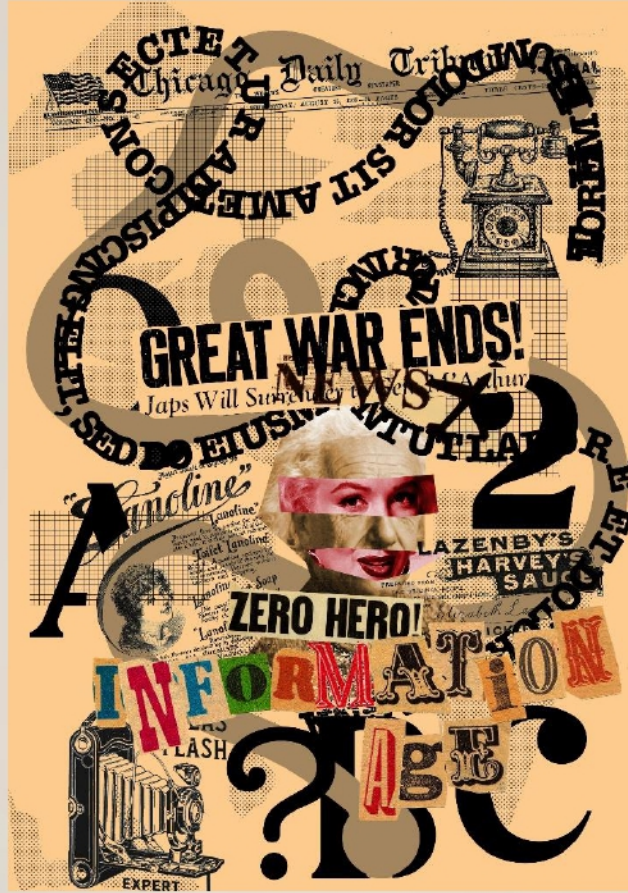

Uğur BAKAN

Eser Adı/ Name of the Work

Bilgi Çağı / Information Age

Eser Tekniği/ Technical

Dijital Kolaj, Tipografi, Raster-Vektörel

Malzeme/ Material

Digital Collage, Typography, Mixed Raster-Vector

Eser Boyutu/ Dimensions of the Artwork

29,7x42 cm

Yapım Yılı/ Year of Construction

2024