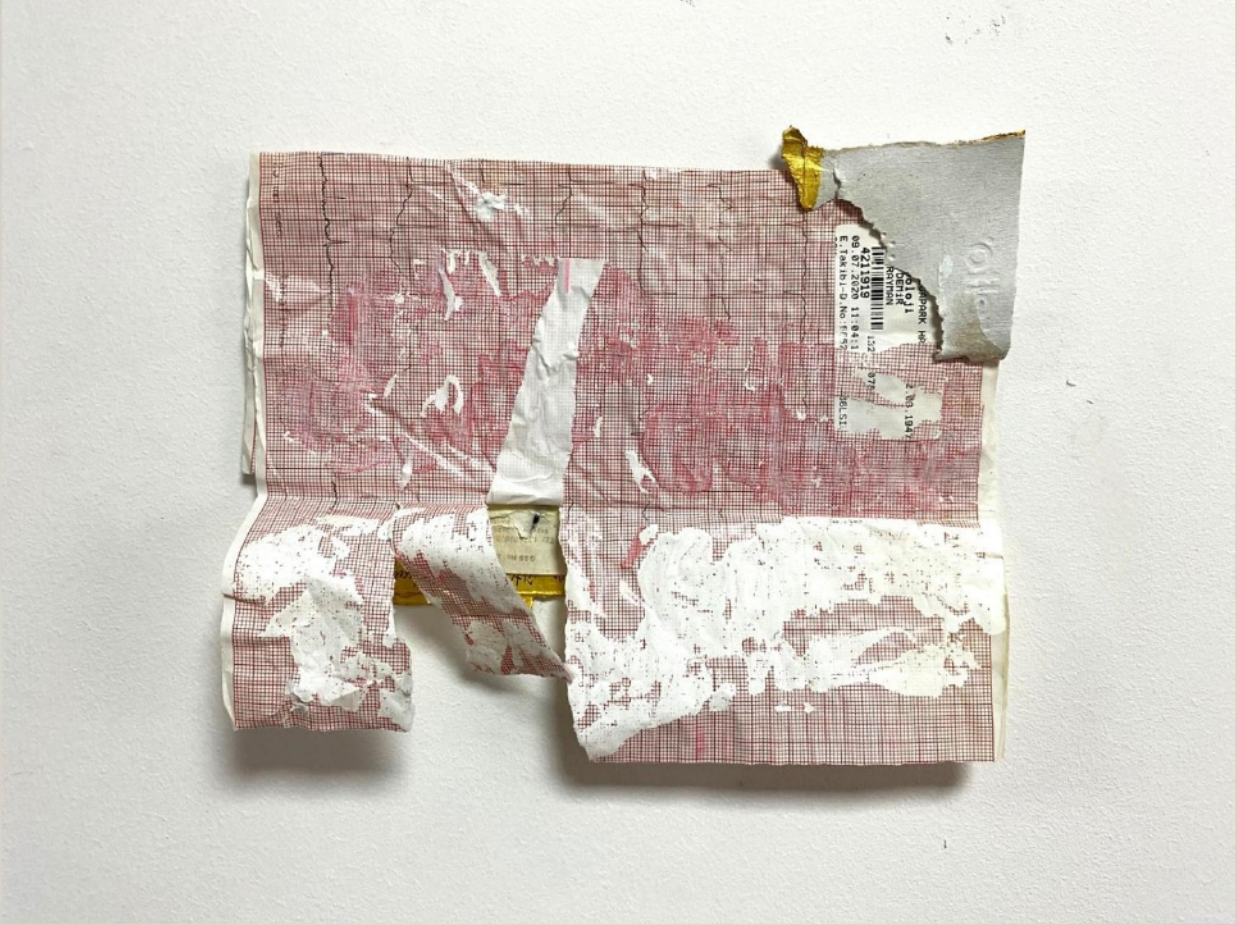

**Digital Design**

Eser Boyutu/ Dimensions of the Artwork

**50x70 cm**

Yapım Yılı/ Year of Construction

**2025**