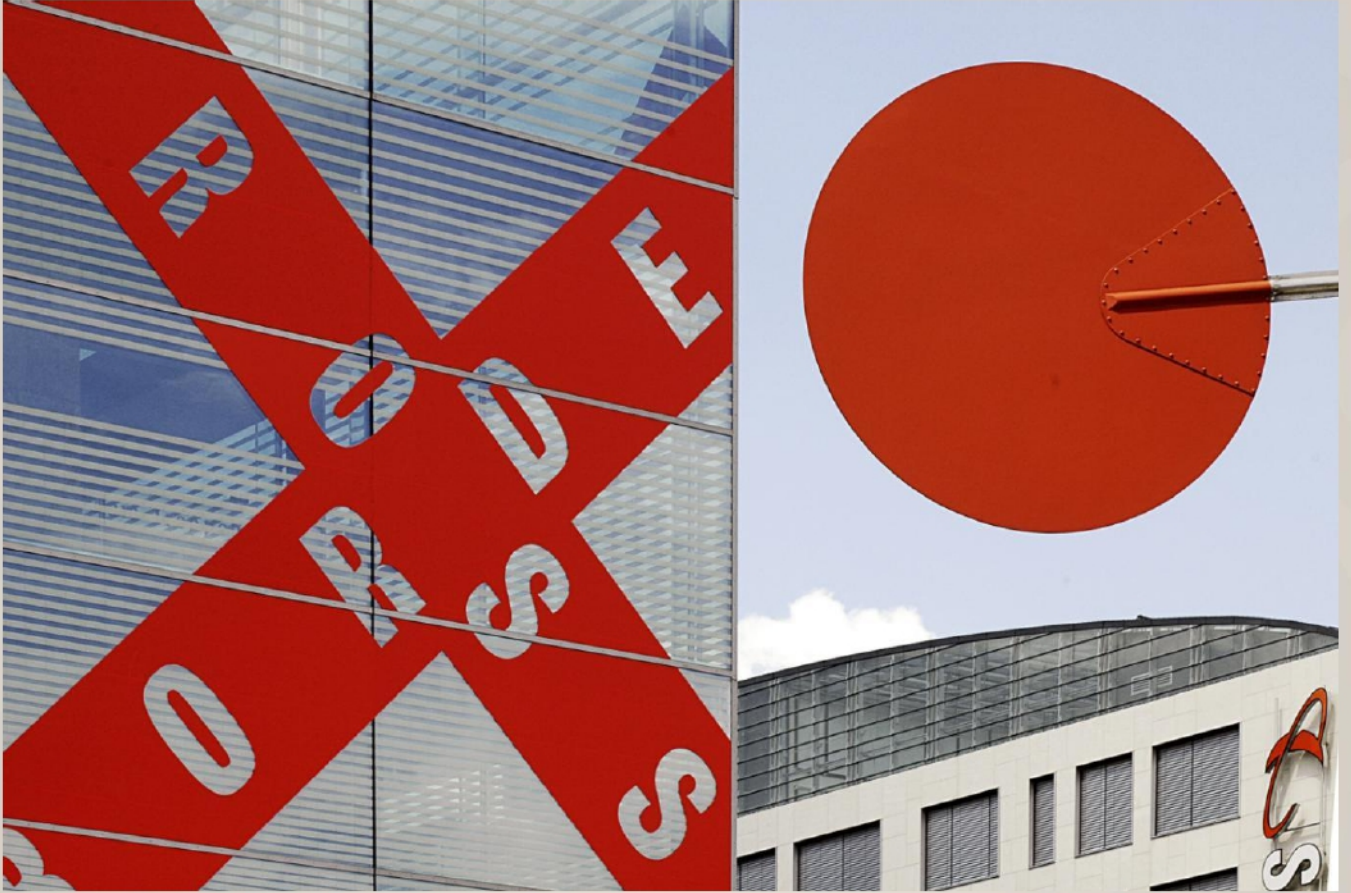

M. Çağatay GÖKTAN

Eser Adı/ Name of the Work

İsimsiz/ Untitled

Eser Tekniği/ Technical

Renkli Fotoğraf

Malzeme/ Material

Color Photo

Eser Boyutu/ Dimensions of the Artwork

40x60 cm

Yapım Yılı/ Year of Construction

2007